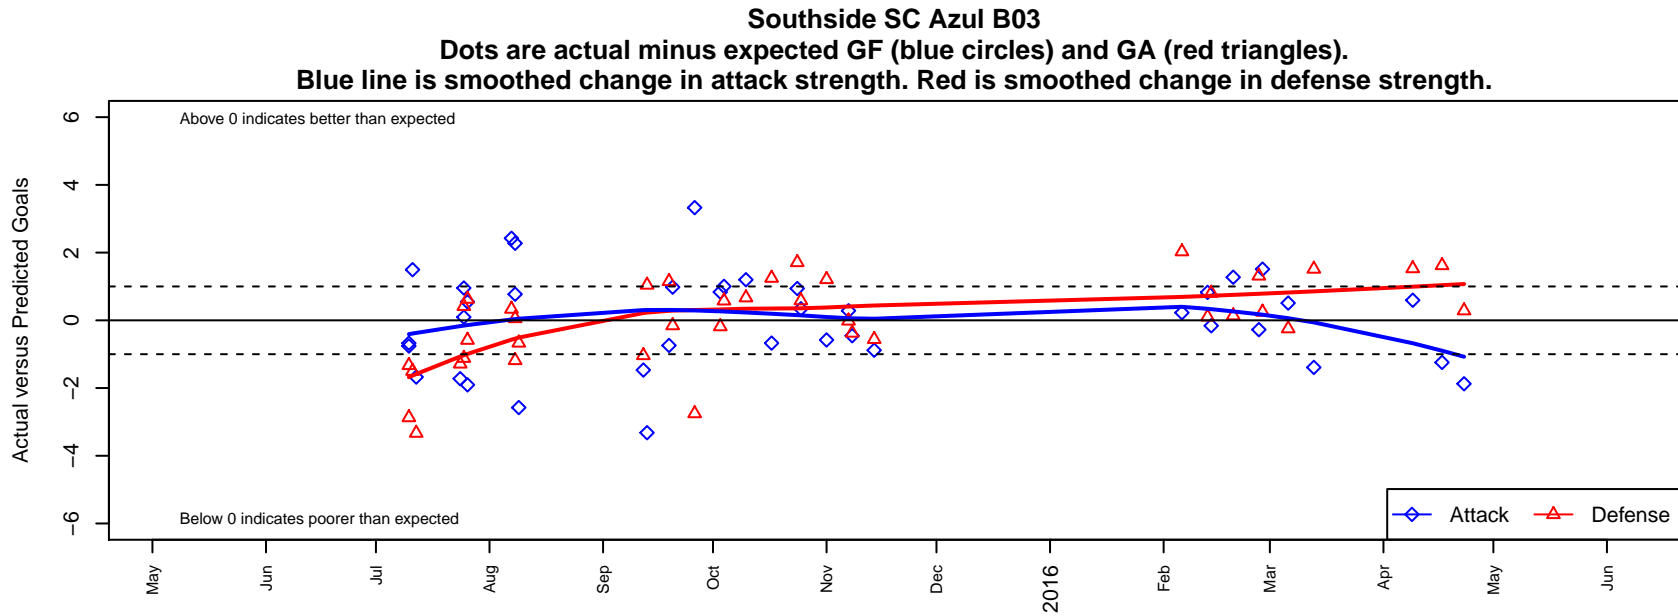

## Southside SC Azul B03

Southside SC  
 Tigard, OR  
 B03 total strength=719  
 attack=0.73 defense=0.79  
 fall league = PTT B03 Div 1 White  
 spr league = Spr OYS B03 Premier White

alt names used:  
 CROSSFIRE OREGON SOUTHSIDE AZUL (O  
 SSC AZUL  
 SSC Azul  
 SSC 03 Azul – BU12  
 SSC 03 Azul – BU12  
 SSC 03 Azul – BU12  
 SSC 03 Azul – BU12

**attack and defense variance (black dot)  
relative to other teams  
and top 10 in region**

**attack and defense rating  
relative to others at age  
and all opponents in last 13 months**

**Performance relative to 13 month average**