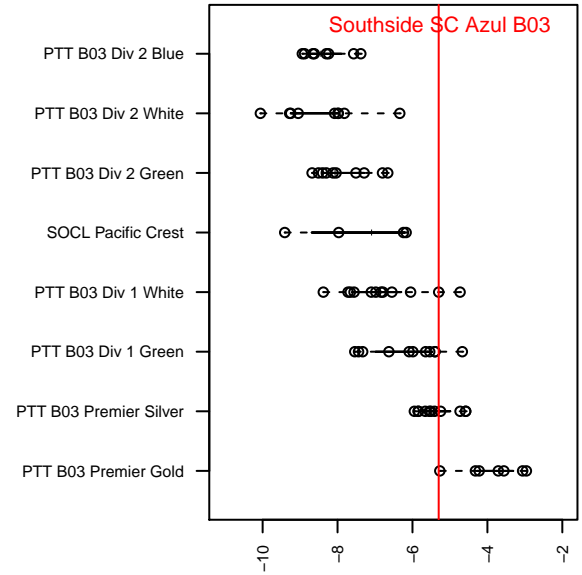

## Southside SC Azul B03

Southside SC  
 Tigard, OR  
 B03 total strength=719  
 attack=0.73 defense=0.79  
 fall league = PTT B03 Div 1 White  
 spr league = Spr OYS B03 Premier White

alt names used:  
 CROSSFIRE OREGON SOUTHSIDE AZUL (O  
 SSC AZUL  
 SSC Azul  
 SSC 03 Azul – BU12  
 SSC 03 Azul – BU12  
 SSC 03 Azul – BU12  
 SSC 03 Azul – BU12

**attack and defense variance (black dot)  
relative to other teams  
and top 10 in region**

**attack and defense rating  
relative to others at age  
and all opponents in last 13 months**

**Performance relative to 13 month average**